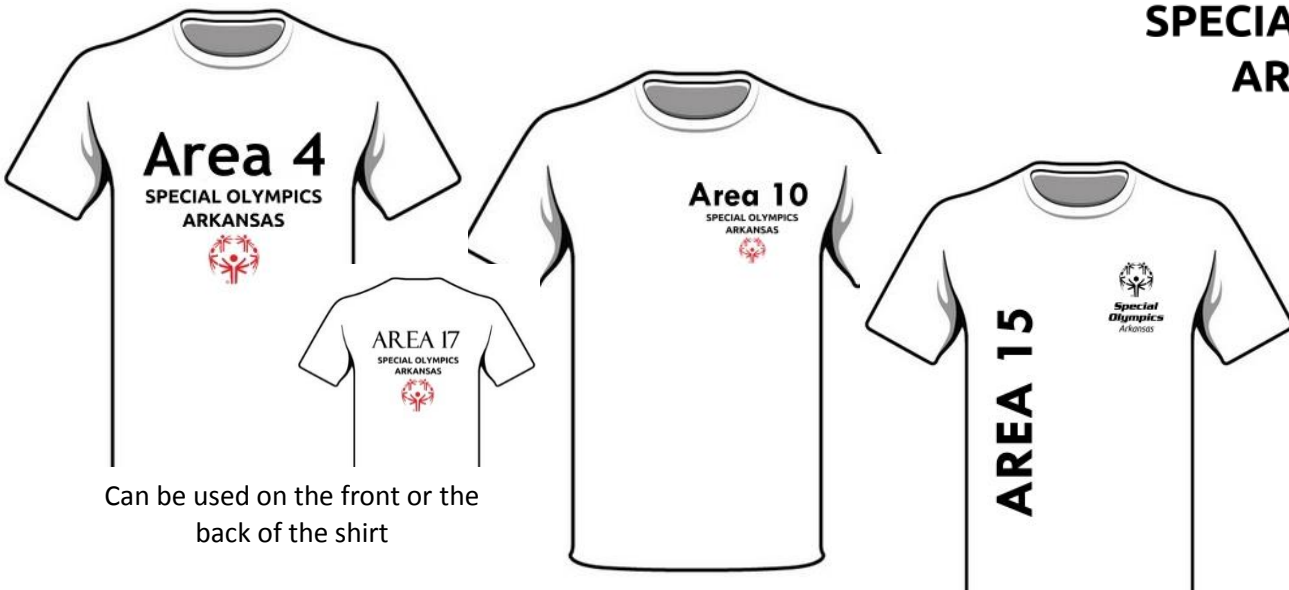

When using your area combined with the logo, the logo must look like this....

YOUR AREA HERE
SPECIAL OLYMPICS
ARKANSAS

Your Area can be any font you choose

This must be in all caps Ubuntu font.
Special Olympics Arkansas and symbol can be one solid color if needed

Can be used on the front or the back of the shirt

If your area is separated from logo always use one of the regular SOAR

For shirts with your own design, here are some options...

1 sided print design

2 sided print design

Club/Team T-shirt layout