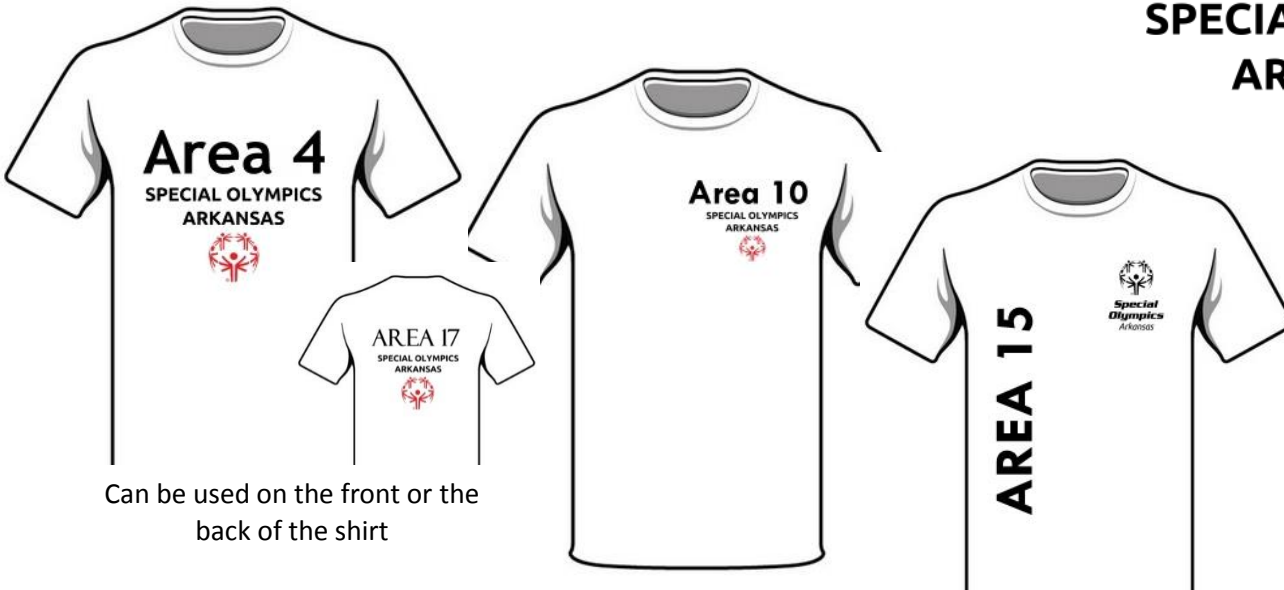

When using your area combined with the logo, the logo must look like this....

YOUR AREA HERE
SPECIAL OLYMPICS
ARKANSAS

Your Area can be any font you choose

This must be in all caps Ubuntu font.
Special Olympics Arkansas and symbol can be one solid color if needed

Can be used on the front or the back of the shirt

If your area is separated from logo always use one of the regular SOAR

For shirts with your own design, here are some options...

1 sided print design

2 sided print design

Club/Team T-shirt layout